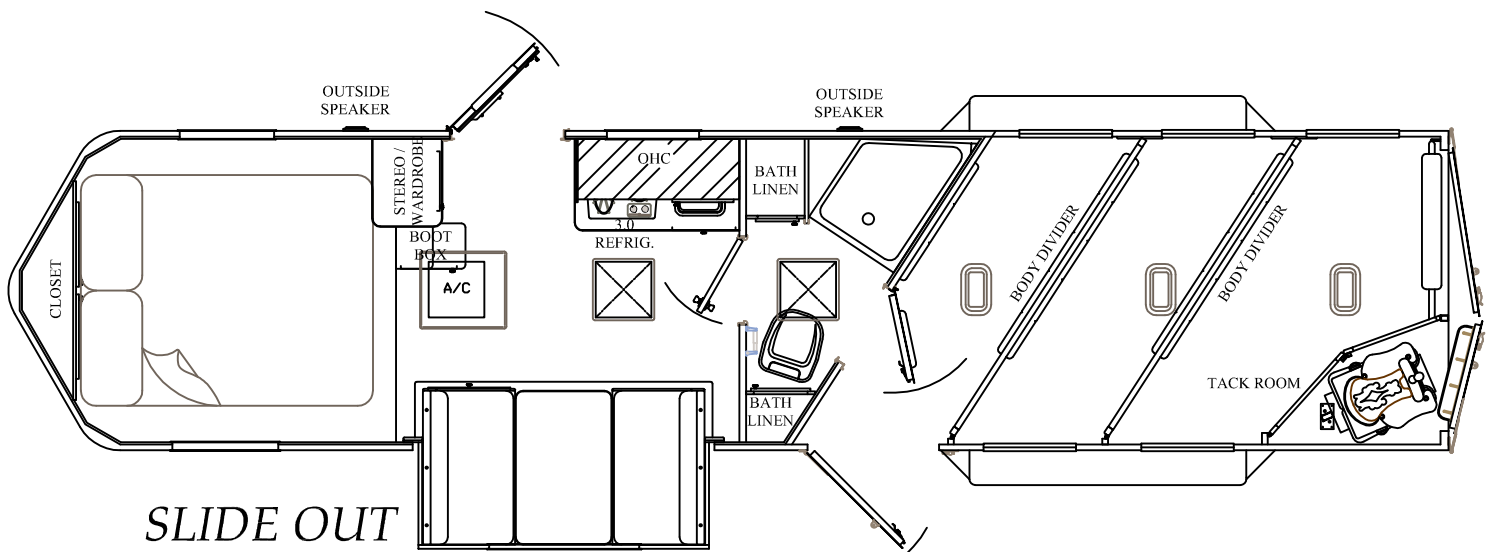

"STRATUS EXPRESS"

7' WIDE 8' SHORT WALL

AVAILABLE IN 2 & 4
HORSE

SLIDE OUT
OPTIONAL

AVAILABLE IN 2 & 4
HORSE