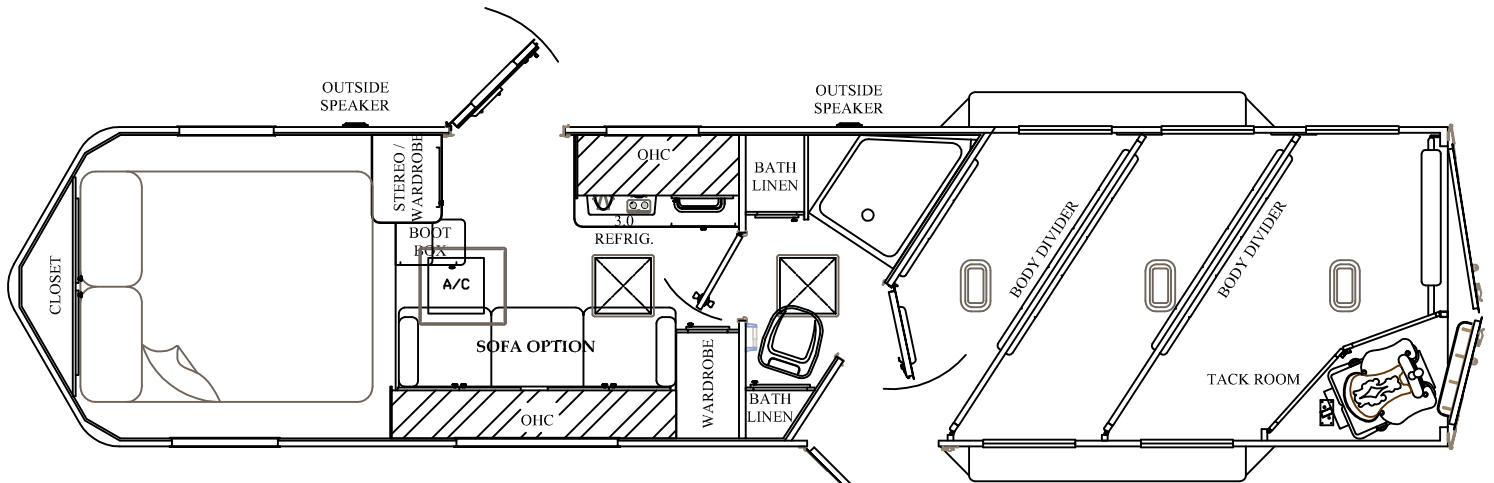

"STRATUS EXPRESS"

7' WIDE 8' SHORT WALL

AVAILABLE IN 2 & 4
HORSE

SLIDE OUT
OPTIONAL

AVAILABLE IN 2 & 4
HORSE