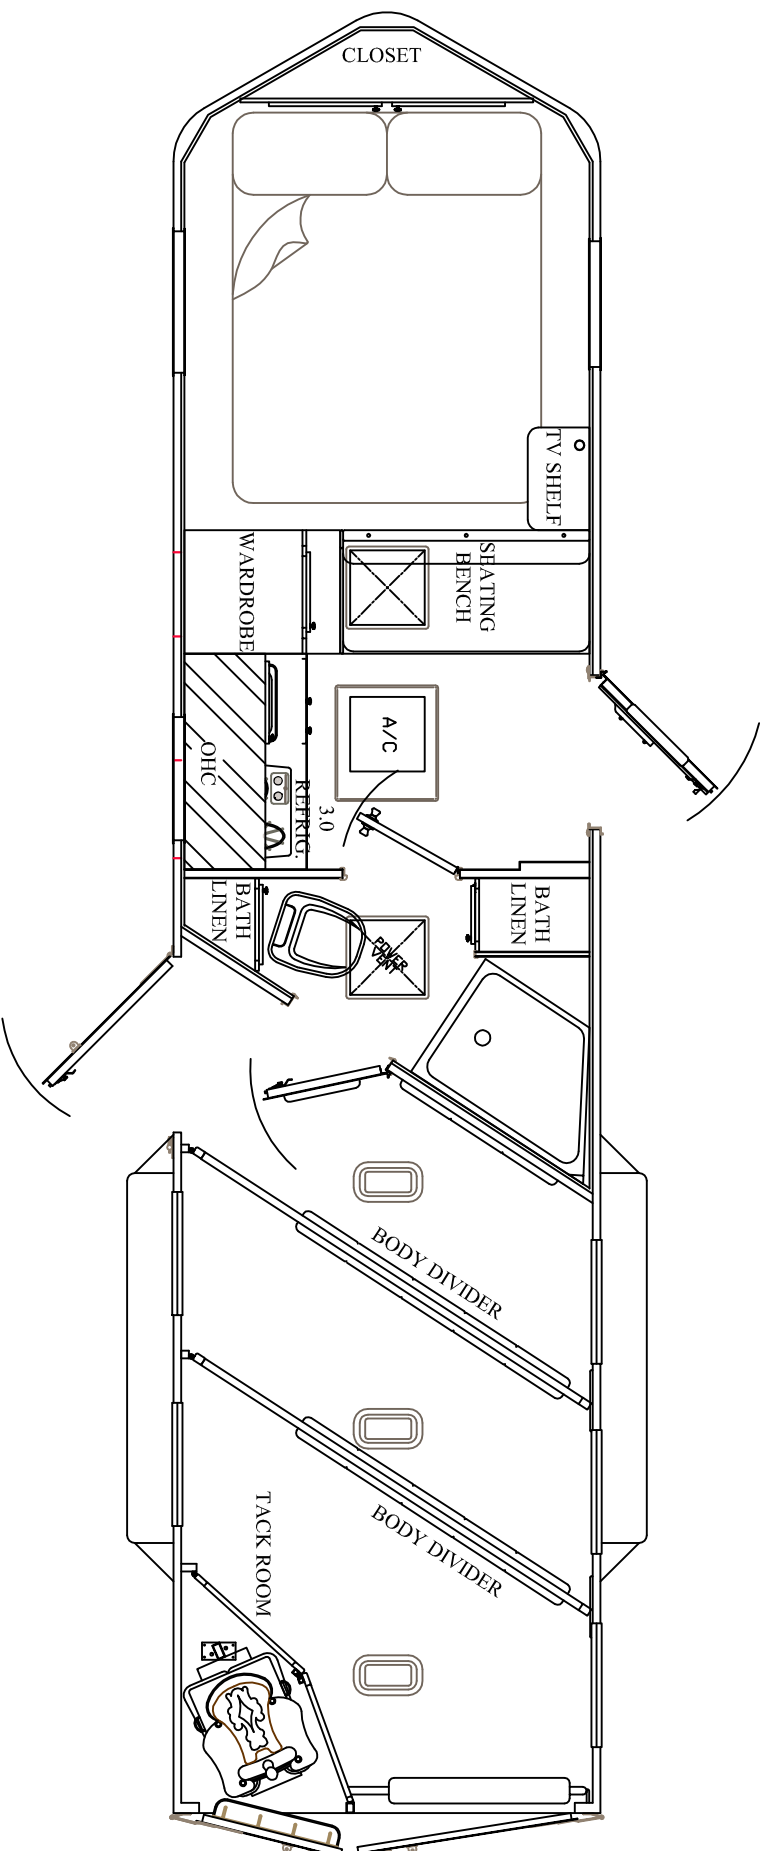

"STRATUS EXPRESS" 7' WIDE 6' SHORT WALL

AVAILABLE IN 2 & 4
HORSE