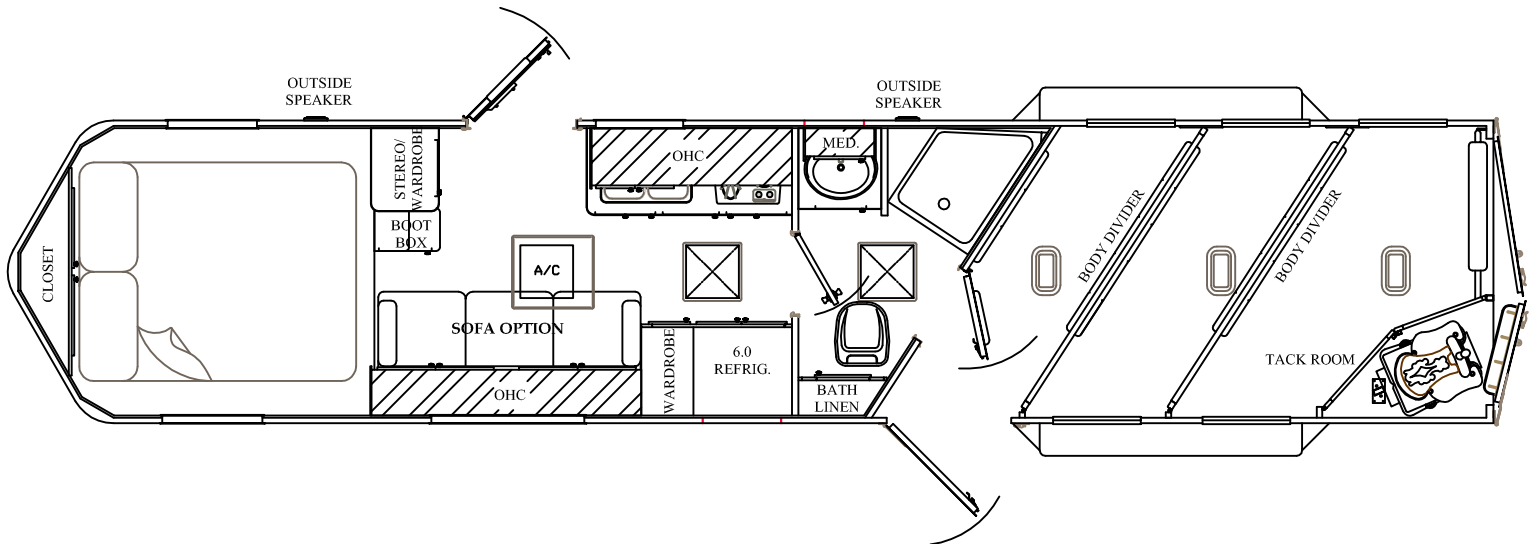

# "STRATUS EXPRESS"

7' WIDE  
10' SHORT WALL

AVAILABLE IN 2 & 4  
HORSE

SLIDE OUT  
OPTIONAL

AVAILABLE IN 2 & 4  
HORSE