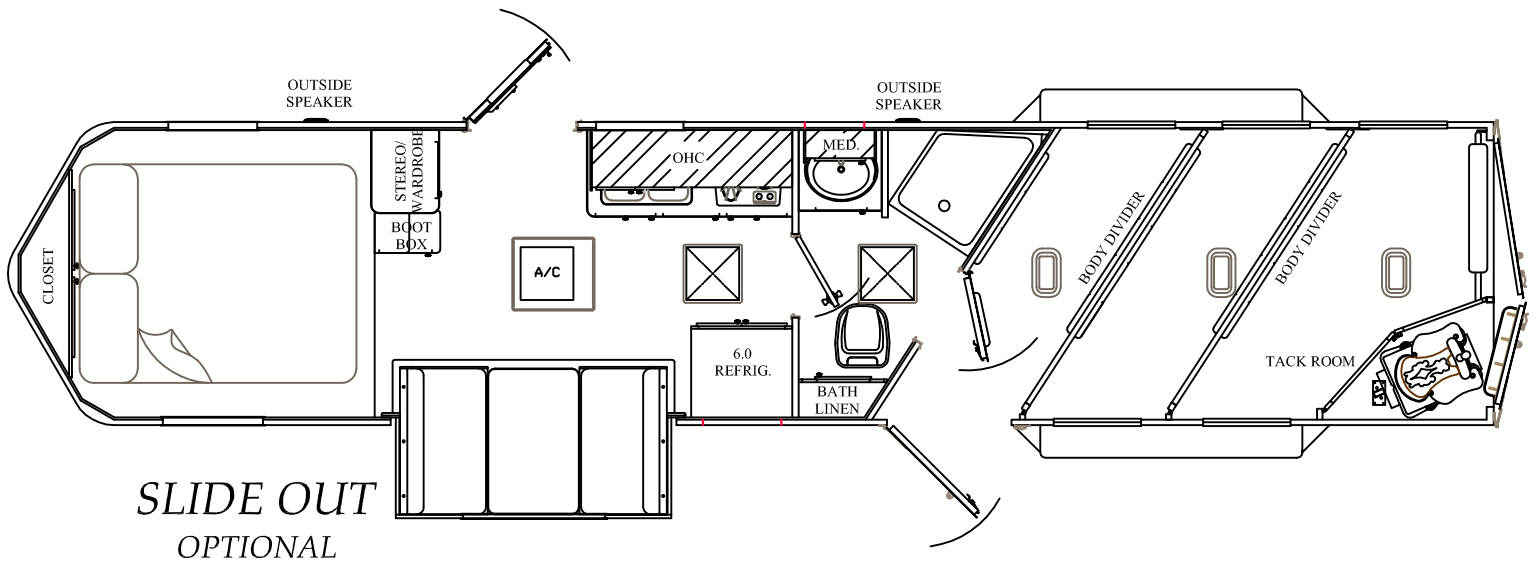

# "STRATUS EXPRESS"

7' WIDE  
10' SHORT WALL

AVAILABLE IN 2 & 4  
HORSE

SLIDE OUT  
OPTIONAL

AVAILABLE IN 2 & 4  
HORSE