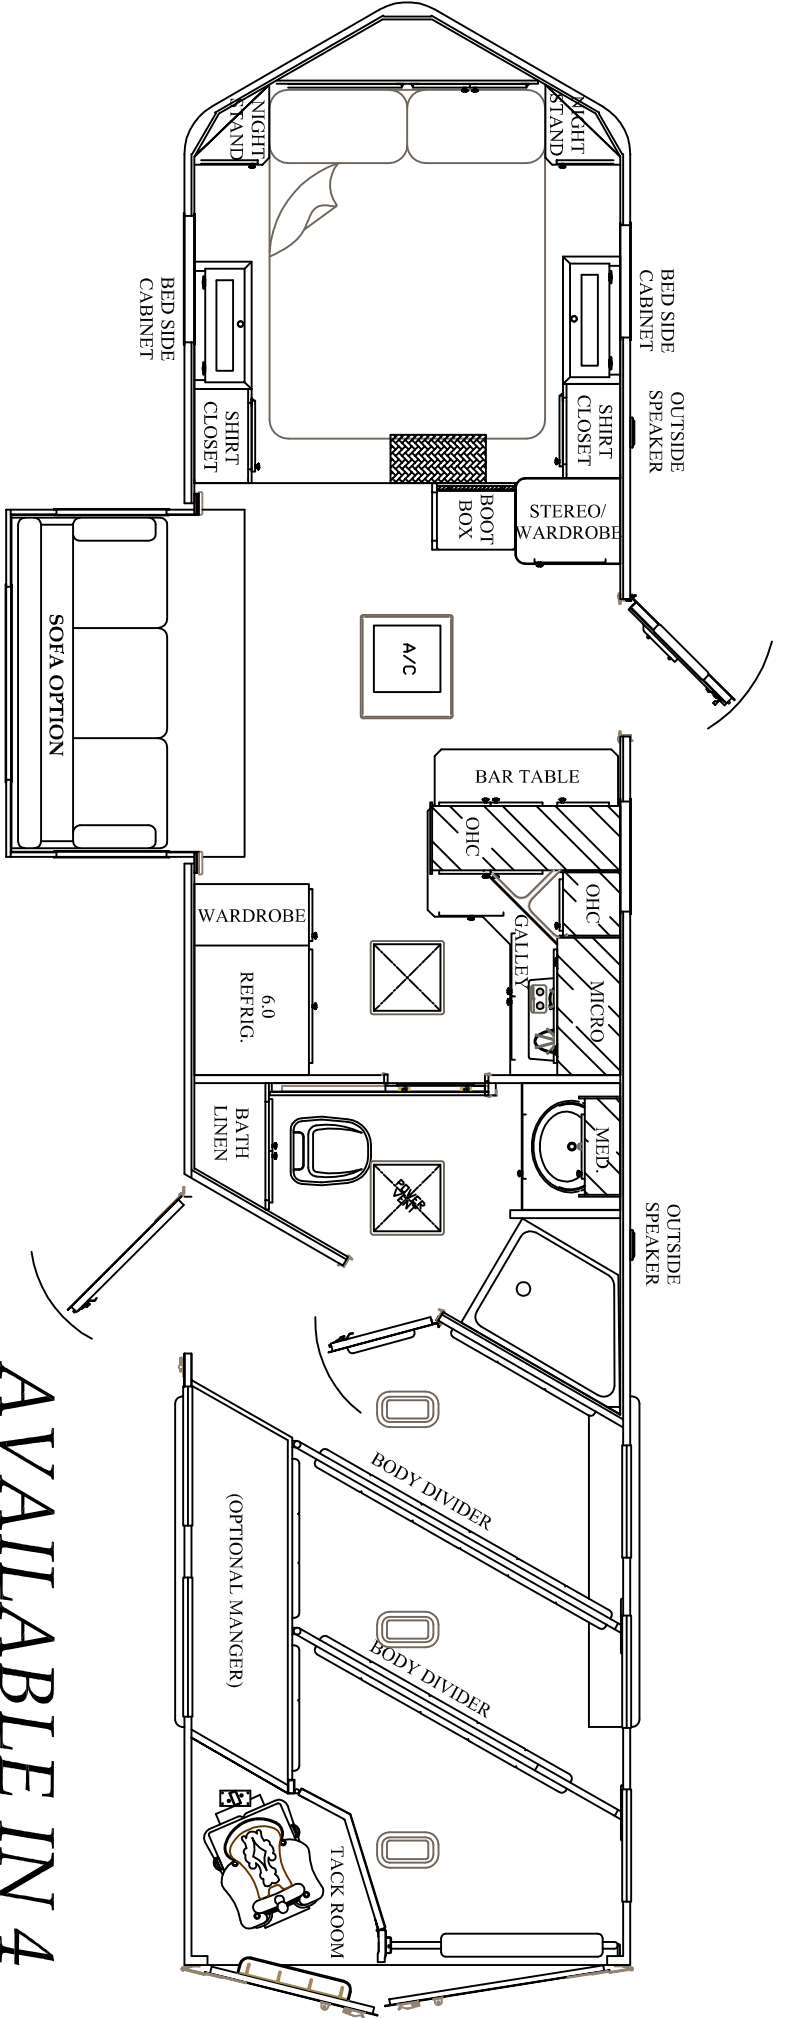

STRATUS

8' WIDE

12' SHORT WALL

"BAR GALLEY"

AVAILABLE IN 4 HORSE